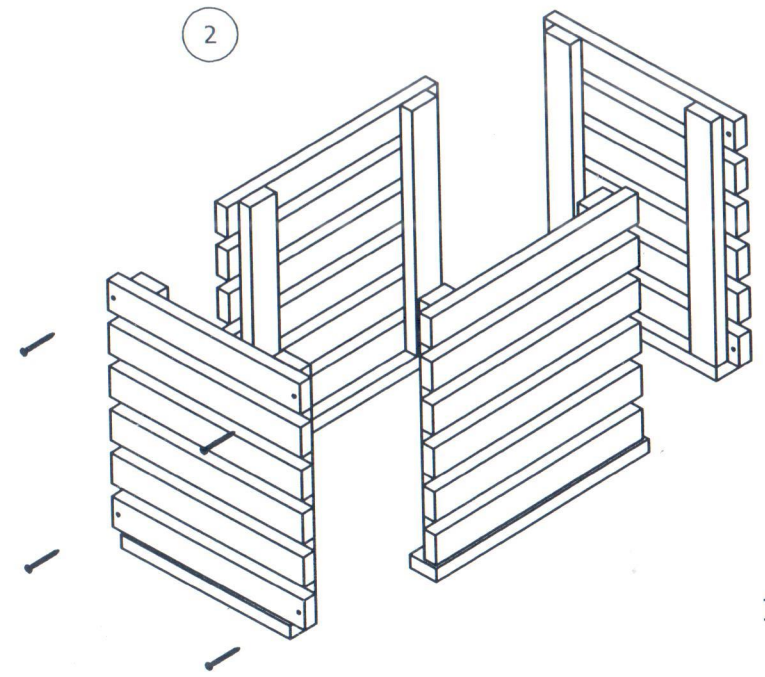

# PLANTERINGSGLADA HORIZONT 35x35xh39cm

12 Screws 4x50mm