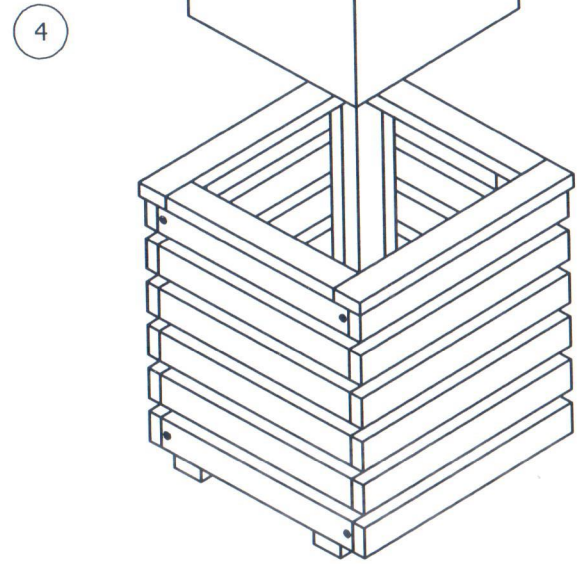

# PLANTERINGSGLADA HORIZONT 35x35xh39cm

12 Screws 4x50mm