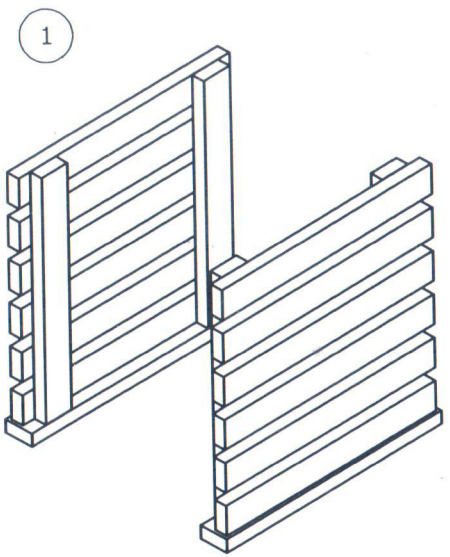

# PLANTERINGSGLADA HORIZONT 35x35xh39cm

12 Screws 4x50mm