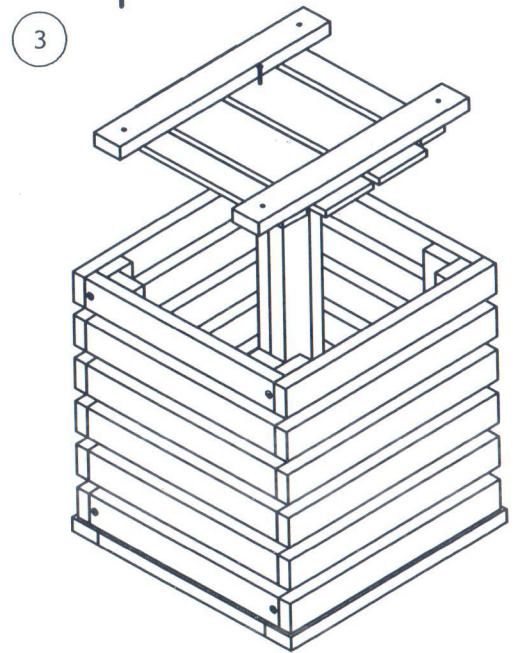

# PLANTERINGSGLADA HORIZONT 35x35xh39cm

12 Screws 4x50mm