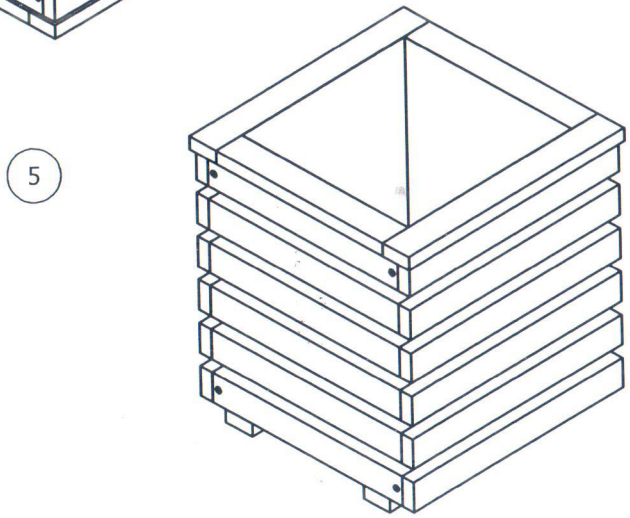

# PLANTERINGSGLADA HORIZONT 35x35xh39cm

12 Screws 4x50mm