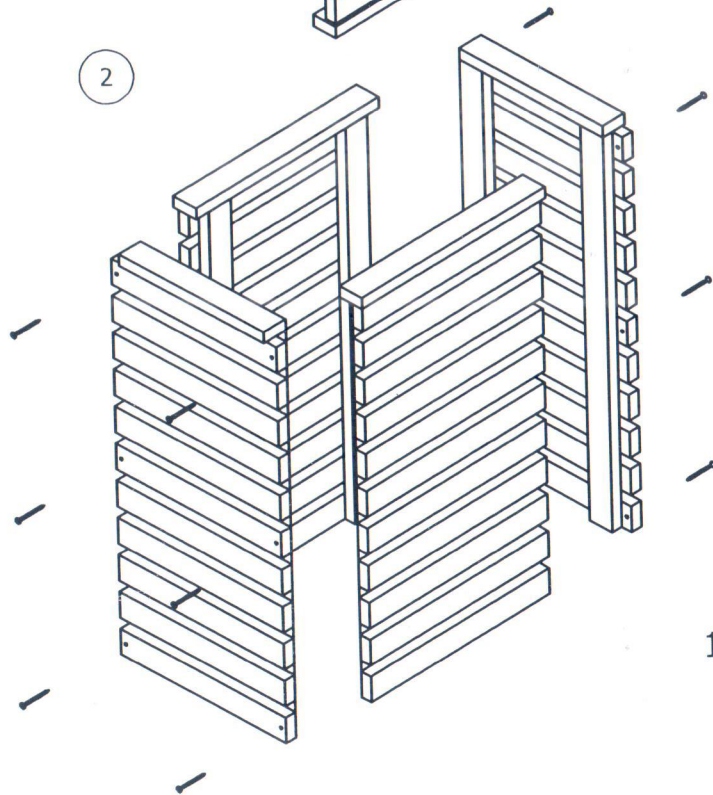

PLANTERINGSGLADA HORIZONT

35x35xh70cm

1

2

3

4

5

16 Screws 4x50mm