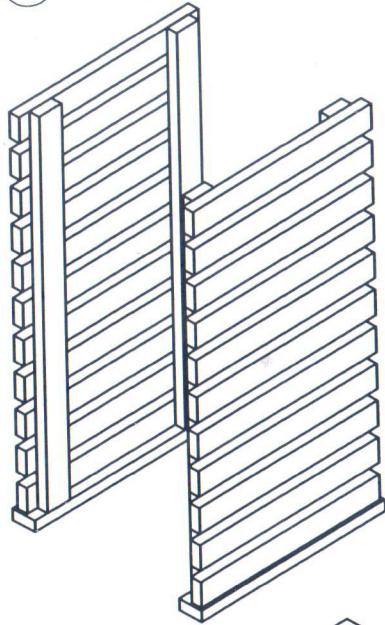

PLANTERINGSGLADA HORIZONT

35x35xh70cm

1

2

3

4

5

16 Screws 4x50mm