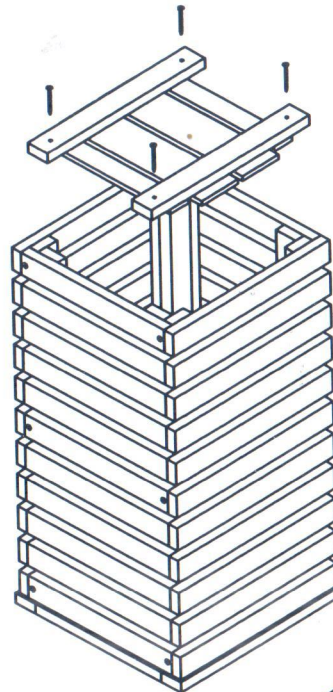

PLANTERINGSGLADA HORIZONT

35x35xh70cm

1

2

3

4

5

16 Screws 4x50mm